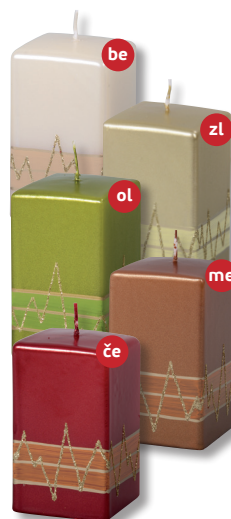

Hvězdy

#	Colors	Dimensions	Quantity
94756	če, me, ol, zl	5,5 x 5,5 x 10cm	12 ks

Hvězdy

#			
94751	če, me, ol, zl	ø 7 cm	12 ks

Proužek

#			
95806	be, če, me, ol, zl	5,5 x 5,5 x 10 cm	12 ks

Proužek

#			
95801	be, če, me, ol, zl	ø 7 cm	12 ks