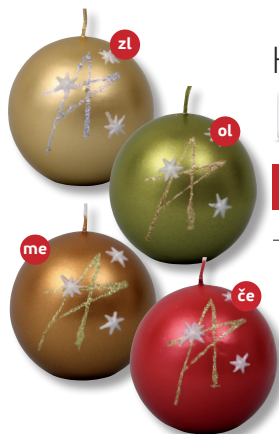

Hvězdy

#			
94751	če, me, ol, zl	ø 7 cm	12 ks